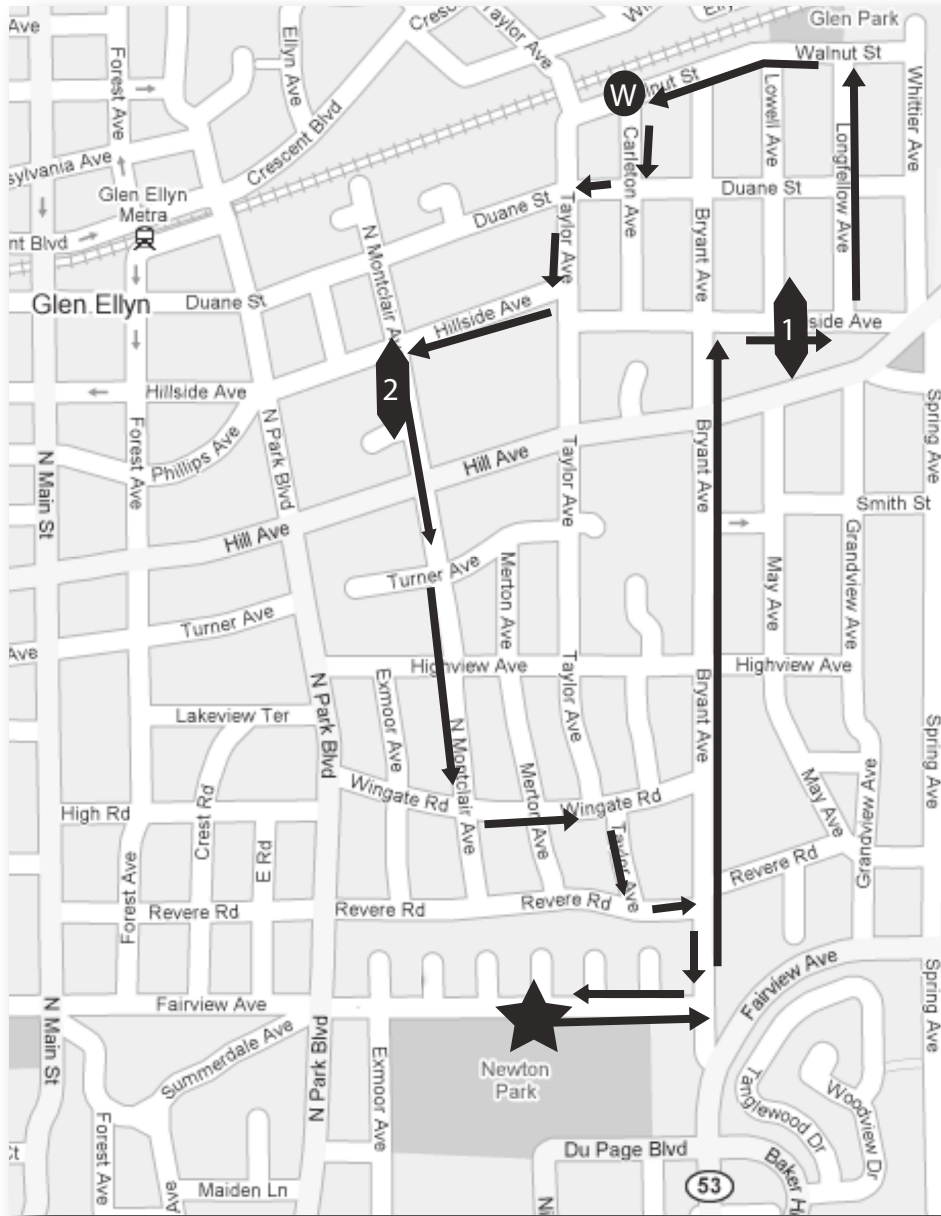

Hoof it for Hephzibah 2016

Course Map

★ Start / Finish

W Water Station

◆ Mile Markers